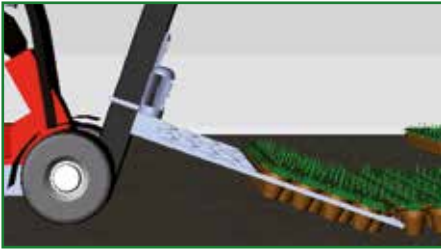

Improving & Innovating
Horticulture

Space-o-mat Spacing Fork

"Fast & efficient spacing"

The Space-O-Mat forklift with the spacing forks are used for spacing the pots a high density to lower density. For spacing, the pots are placed in a staggered pattern in the fork (See image).

When spacing, the chains of the fork will run forward while driving backwards with the Space-O-Mat forklift. The requested distance between the pots will be set at the Space-O-Mat control box, which will be mounted on the Space-O-Mat forklift. With this parameter the speed of the chain is adjusted to the speed of the forklift, independent of the speed of the forklift. Now the rows of pots are extracted from one another and the requested spacing between the pots in being created.

“

For fast and efficient spacing.

”

Why choose the Space-O-Mat Spacing Fork?

- ✓ Durable
- ✓ Efficient
- ✓ Adjustable

Space-o-mat Spacing Fork

"Fast & efficient spacing"

TYPE 1 NO SUPPORT

TYPE 2 WHEEL SUPPORT

TYPE 3 ROLLER SUPPORT

The space-o-mat spacing fork for potted plants is available in three different types

Characteristics:

- For less experienced drivers
- For concrete floors

Characteristics: