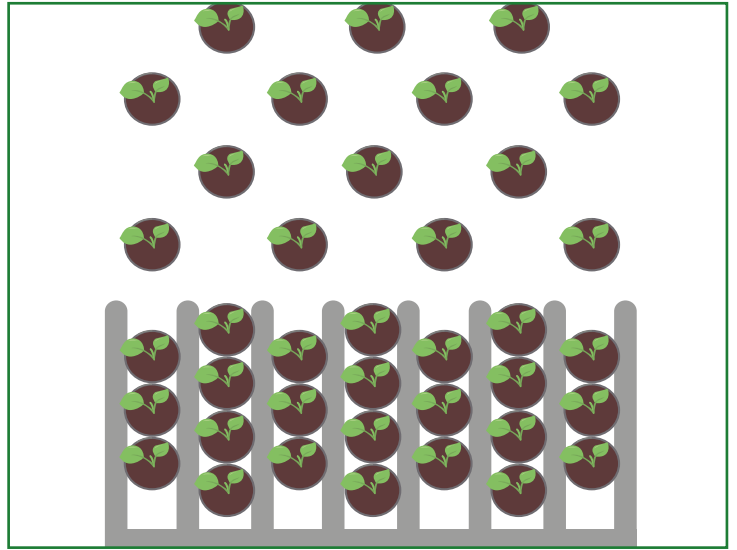

Improving & Innovating
Horticulture

Space-o-mat Spacing Fork

"Fast & efficient spacing"

The Space-O-Mat forklift with the spacing forks are used for spacing the pots a high density to lower density. For spacing, the pots are placed in a staggered pattern in the fork (See image).

When spacing, the chains of the fork will run forward while driving backwards with the Space-O-Mat forklift. The requested distance between the pots will be set at the Space-O-Mat control box, which will be mounted on the Space-O-Mat forklift. With this parameter the speed of the chain is adjusted to the speed of the forklift, independent of the speed of the forklift. Now the rows of pots are extracted from one another and the requested spacing between the pots in being created.

“

For fast and efficient spacing.

”

Why choose the Space-O-Mat Spacing Fork?

- ✓ Durable
- ✓ Efficient
- ✓ Adjustable

Space-o-mat Spacing Fork

"Fast & efficient spacing"

TYPE 1 NO SUPPORT

- For less experienced drivers
- For concrete floors

Characteristics:

- For unskilled drivers
- For concrete floors
- For root canvas floor

Specifications

Fork with Teeth height 30mm	Pot sizes 9 - 13cm
Fork with Teeth height 40mm	Pot sizes 13 - 17cm
Fork with Teeth height 50mm	Pot sizes bigger then 17cm
Length of the teeth	Ca 1800mm
Width of the fork	Available for 1800mm - 4500mm
Weight	450kg for a fork 3mtr wide suitable for pot size 13cm