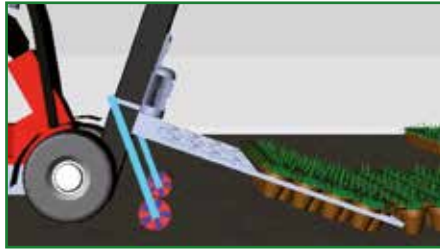

Improving & Innovating
Horticulture

Space-o-mat Spacing Fork

"Fast & efficient spacing"

The Space-O-Mat forklift with the spacing forks are used for spacing the pots a high density to lower density. For spacing, the pots are placed in a staggered pattern in the fork (See image).

When spacing, the chains of the fork will run forward while driving backwards with the Space-O-Mat forklift. The requested distance between the pots will be set at the Space-O-Mat control box, which will be mounted on the Space-O-Mat forklift. With this parameter the speed of the chain is adjusted to the speed of the forklift, independent of the speed of the forklift. Now the rows of pots are extracted from one another and the requested spacing between the pots in being created.

“

For fast and efficient spacing.

”

Why choose the Space-O-Mat Spacing Fork?

- ✓ Durable
- ✓ Efficient
- ✓ Adjustable

Space-o-mat Spacing Fork

"Fast & efficient spacing"

TYPE 1 NO SUPPORT

TYPE 2 WHEEL SUPPORT

TYPE 3 ROLLER SUPPORT

The space-o-mat spacing fork for potted plants is available in three different types

Characteristics:

- For less experienced drivers
- For concrete floors

Characteristics: