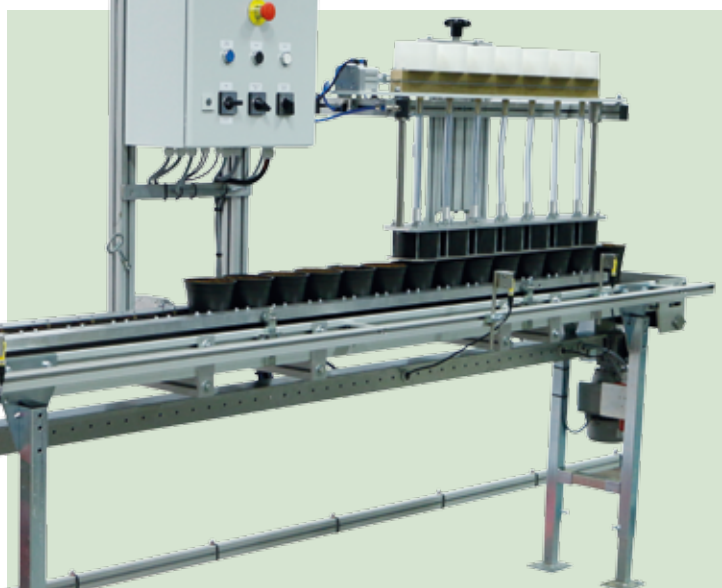

Why choose the Auto Seeder Granudine?

- ✓ Uniform placement of seeds
- ✓ Quick change over
- ✓ Seeding in pots and trays