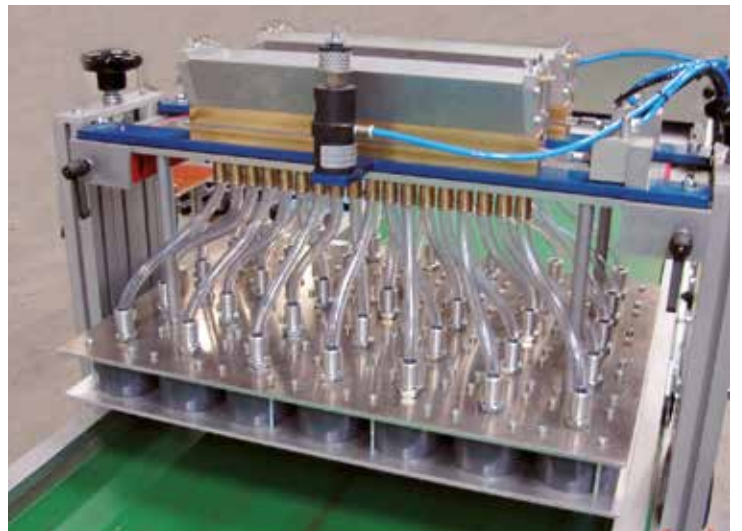

Options

- Dosing pots mounted under the tube dividers for spreading the seeds when seeding in pots.

Postal address

Visitors address

Contact

Sales