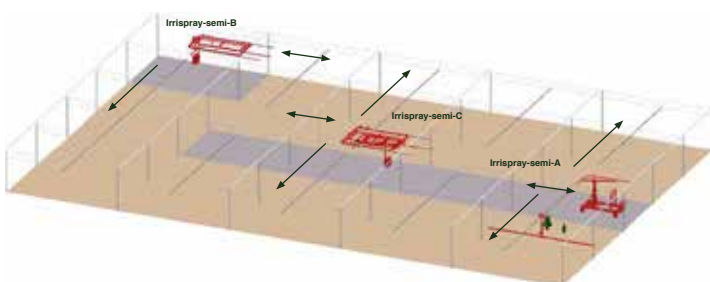

Improving & Innovating
Horticulture

Irrispray-SA/F

"Semi-automatic irrigation & spraying"

Irrigation and crop care are the basic needs of all plants. Through the years, Visser has accumulated a lot of expertise in this area and has developed a wide range of spraying and watering booms. The Irrispray-SA/F is a mobile irrigation and spraying system which can be manually transported from bay to bay via the center path. The height of the boom above the plants is adjustable, so it can be transported from greenhouse to greenhouse. Pesticides can be applied by means of a proportional dosing unit.

Why choose the Irrispray-SA/F?

- ✓ Semi automatic
- ✓ Transportable system
- ✓ For seasonal crops

“

For an efficient and flexible watering operation.

”